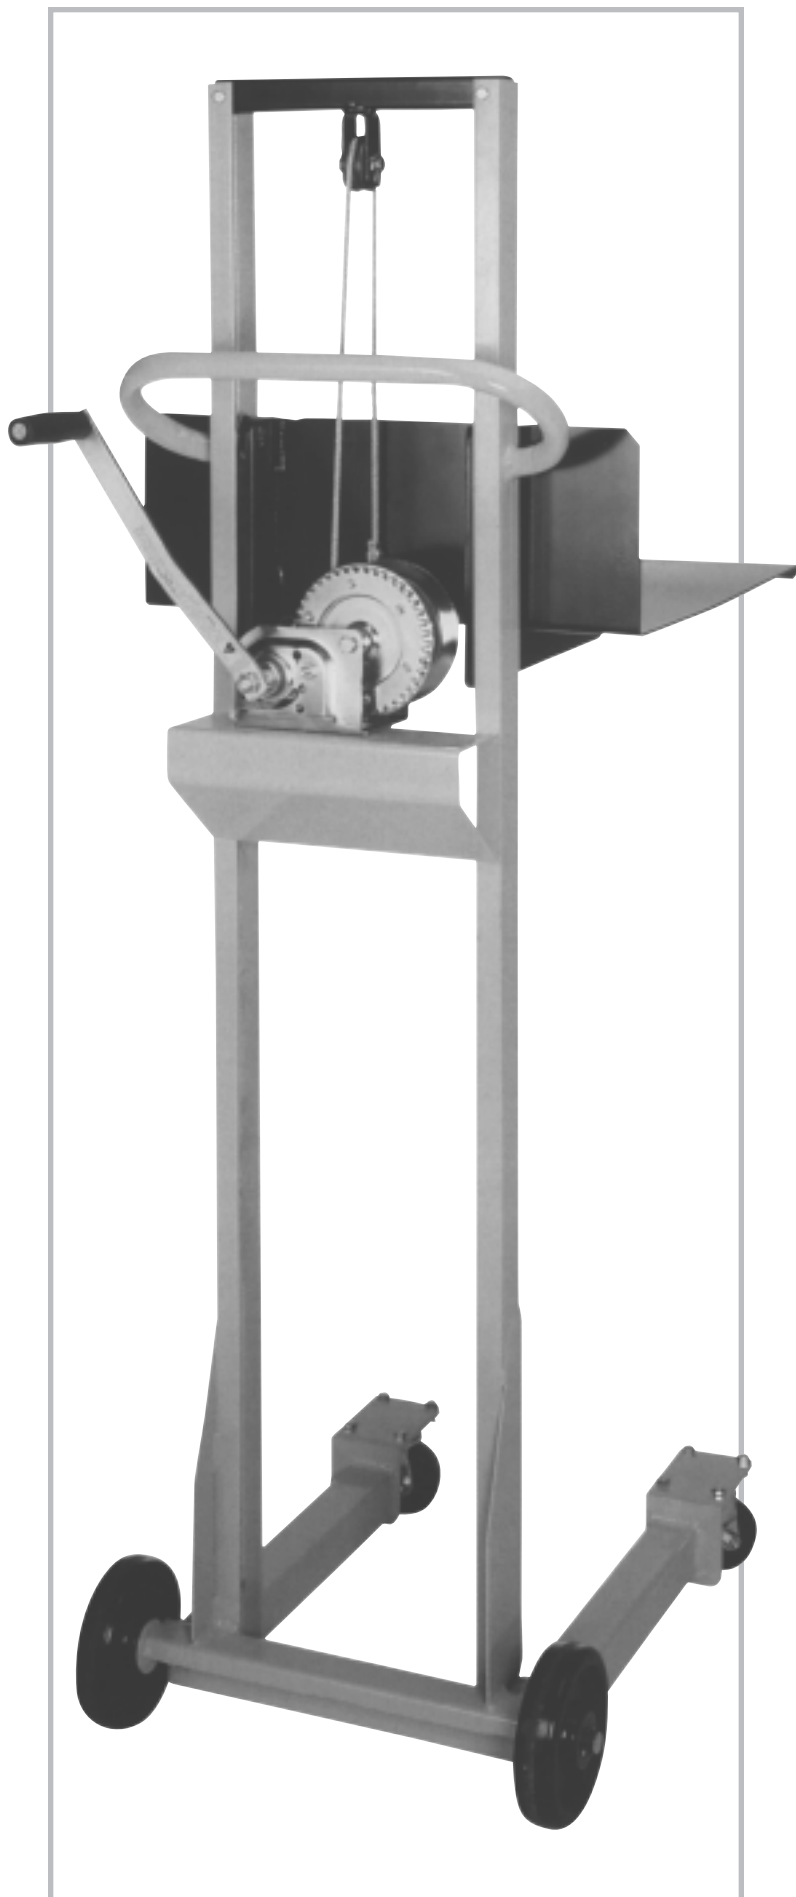

LIFT-RITE® EASY-LIFT

Specifications

Weight	98 lbs.
Capacity	500 lbs.
Load Center	10 inches
Lift Height	52 inches
Overall Height	60 inches
Lowered Height	4-1/2 inches
Platform	20" x 20"
Wheels	6" diameter
Swivel Casters	3" diameter

Applications

- Increase your productivity by doing it the easy way.
- Utilize for load lifting, work positioning and moving.
- An affordable solution to your load handling requirements.

**PLEASE CONSULT YOUR AUTHORIZED
LIFT-RITE DEALER FOR OPTIONS.**