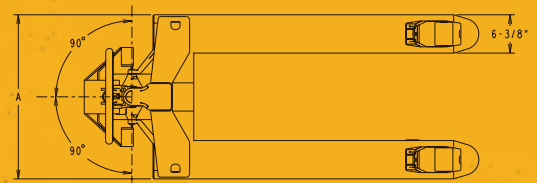

Polyurethane steer wheel and load rollers

Pump the handle to propel the load forward or reverse

One-piece leak-proof case hydraulic pump

Durable powder coat paint finish

STANDARD SPECIFICATIONS:

- » Capacity: 2,200 lbs
- » Fork Width: 6.25 inches
- » Low Height: 3.00 inches
- » Raised Height: 7.75 inches
- » Wheel Diameter: 7.00 inches
- » Wheel Type: Polyurethane
- » Roller Diameter: 3.00 inches
- » Roller Type: Poly

OPTIONS:

PP11LY9F-000

- » Fork Length: 48 inches
- » Frame Width: 27.00 inches
- » Weight: 235 lbs

PP21LY9F-000

- » Fork Length: 48 inches
- » Frame Width: 20.50 inches
- » Weight: 225 lbs

PP22LY9F-000

- » Fork Length: 42 inches
- » Frame Width: 20.50 inches
- » Weight: 205 lbs

PP23SS00-000

- » Fork Length: 36 inches
- » Frame Width: 20.50 inches
- » Weight: 185 lbs

LIFT-RITE
KEEPS YOU MOVING

©2016 Lift-Rite
PO Box 130, Greene, NY 13778-0130
www.liftrite.com | Toll free 1-800-558-6012