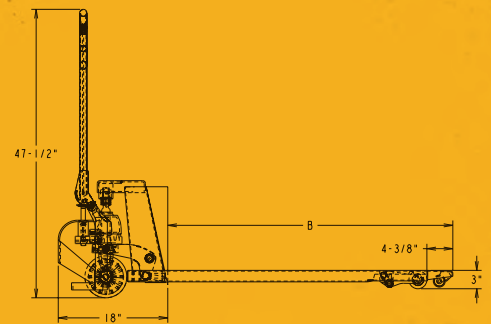

Polyurethane steer wheel and load rollers

Pump the handle to propel the load forward or reverse

One-piece leak-proof case hydraulic pump

Durable powder coat paint finish

STANDARD SPECIFICATIONS:

- » Capacity: 2,200 lbs
- » Fork Width: 6.25 inches
- » Low Height: 3.00 inches
- » Raised Height: 7.75 inches
- » Wheel Diameter: 7.00 inches
- » Wheel Type: Polyurethane
- » Roller Diameter: 3.00 inches
- » Roller Type: Poly

OPTIONS:

PP11LY9F-000

- » Fork Length: 48 inches
- » Frame Width: 27.00 inches
- » Weight: 235 lbs

PP21LY9F-000

- » Fork Length: 48 inches
- » Frame Width: 20.50 inches
- » Weight: 225 lbs

PP22LY9F-000

- » Fork Length: 42 inches
- » Frame Width: 20.50 inches
- » Weight: 205 lbs

PP23SS00-000

- » Fork Length: 36 inches
- » Frame Width: 20.50 inches
- » Weight: 185 lbs

LIFT-RITE
KEEPS YOU MOVING

©2016 Lift-Rite
PO Box 130, Greene, NY 13778-0130
www.liftrite.com | Toll free 1-800-558-6012