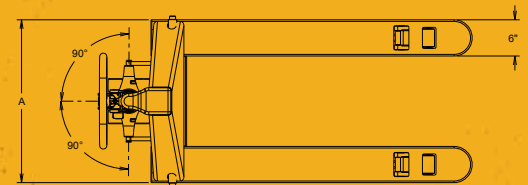

The unit is equipped with rugged black nylon wheels and steel load rollers

Three position fingertip control lever

One-piece cast hydraulic pump

Durable powder coat finish

STANDARD SPECIFICATIONS:

- » Capacity: 5,000 lbs
- » Low Height: 2.00 inches
- » Raised Height: 6.75 inches
- » Wheel Diameter: 7.00 inches
- » Wheel Type: Nylon
- » Roller Diameter: 2.00 inches
- » Roller Type: Steel
- » Weight: 175 lbs

OPTIONS:

LOW PROFILE

M511LY00-X00

- » Fork Length: 48 inches
- » Frame Width: 27.00 inches
- » Fork Width: 6.00 inches
- » Weight: 175 lbs

ULTRA LOW PROFILE

UF11LY00-000

- » Fork Length: 48 inches
- » Frame Width: 29.00 inches
- » Fork Width: 4.75 inches
- » Weight: 175 lbs

M521LY00-X00

- » Fork Length: 42 inches
- » Frame Width: 27.00 inches
- » Fork Width: 6.00 inches
- » Weight: 165 lbs

U511LY00-000

- » Fork Length: 48 inches
- » Frame Width: 27.00 inches
- » Fork Width: 6.00 inches
- » Weight: 175 lbs

M521LY00-X00

- » Fork Length: 48 inches
- » Frame Width: 20.50 inches
- » Fork Width: 6.00 inches
- » Weight: 160 lbs

LIFTRITE
KEEPS YOU MOVING

©2021 Lift-Rite

PO Box 130, Greene, NY 13778-0130

www.liftrite.com | Toll free 1-800-558-6012