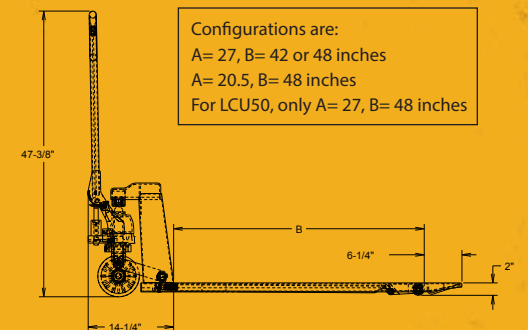

The unit is equipped with rugged black nylon wheels and steel load rollers

Three position fingertip control lever

One-piece cast hydraulic pump

Durable powder coat finish

STANDARD SPECIFICATIONS:

- » Capacity: 5,000 lbs
- » Low Height: 2.00 inches
- » Raised Height: 6.75 inches
- » Wheel Diameter: 7.00 inches
- » Wheel Type: Nylon
- » Roller Diameter: 2.00 inches
- » Roller Type: Steel
- » Weight: 175 lbs

OPTIONS:

LOW PROFILE

M511LY00-X00

- » Fork Length: 48 inches
- » Frame Width: 27.00 inches
- » Fork Width: 6.00 inches
- » Weight: 175 lbs

ULTRA LOW PROFILE

UF11LY00-000

- » Fork Length: 48 inches
- » Frame Width: 29.00 inches
- » Fork Width: 4.75 inches
- » Weight: 175 lbs

M521LY00-X00

- » Fork Length: 42 inches
- » Frame Width: 27.00 inches
- » Fork Width: 6.00 inches
- » Weight: 165 lbs

U511LY00-000

- » Fork Length: 48 inches
- » Frame Width: 27.00 inches
- » Fork Width: 6.00 inches
- » Weight: 175 lbs

M521LY00-X00

- » Fork Length: 48 inches
- » Frame Width: 20.50 inches
- » Fork Width: 6.00 inches
- » Weight: 160 lbs

LIFTRITE
KEEPS YOU MOVING

©2021 Lift-Rite

PO Box 130, Greene, NY 13778-0130

www.liftrite.com | Toll free 1-800-558-6012